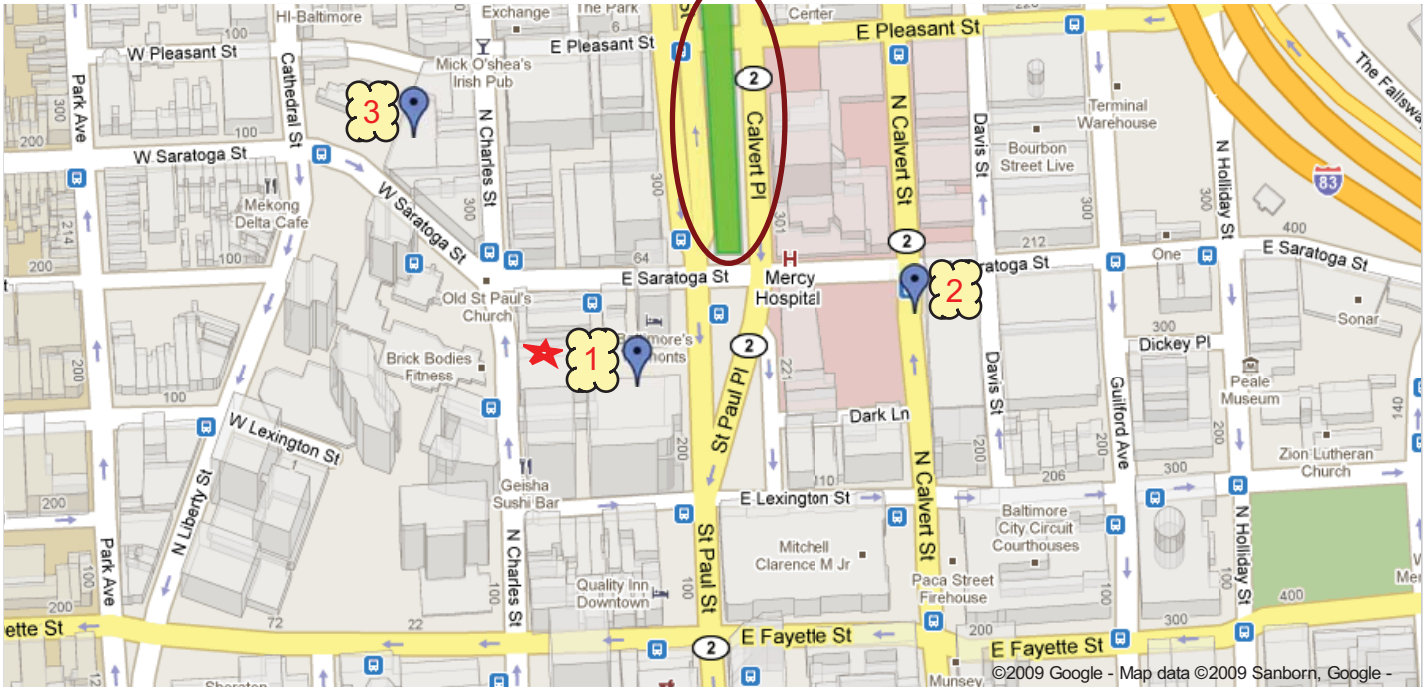

Clean Energy Rally at Preston Gardens Park

Baltimore Parking locations:
Questions?: Call Shea Kinser of Environment Maryland - 817-675-3604

Baltimore Parking near Preston Gardens

Rally for clean energy at Preston Gardens Park is the green space north of E Saratoga St.

The page below is an overview map of downtown Baltimore.

★ 1 210 St Paul St ★
Baltimore, MD 21202

This is the most convenient parking garage. It is one block south of the rally.

2 225 N Calvert St
Baltimore, MD 21202

3 16 W Saratoga St

There is cheap street parking in the vicinity of the park, but it might not be available.

Baltimore Parking locations:
Questions?: Call Shea Kinser of Environment Maryland - 817-675-3604

More info at <http://www.EnvironmentMaryland.org>

Again, there is cheap street parking in the vicinity of the park, but it might not be available.